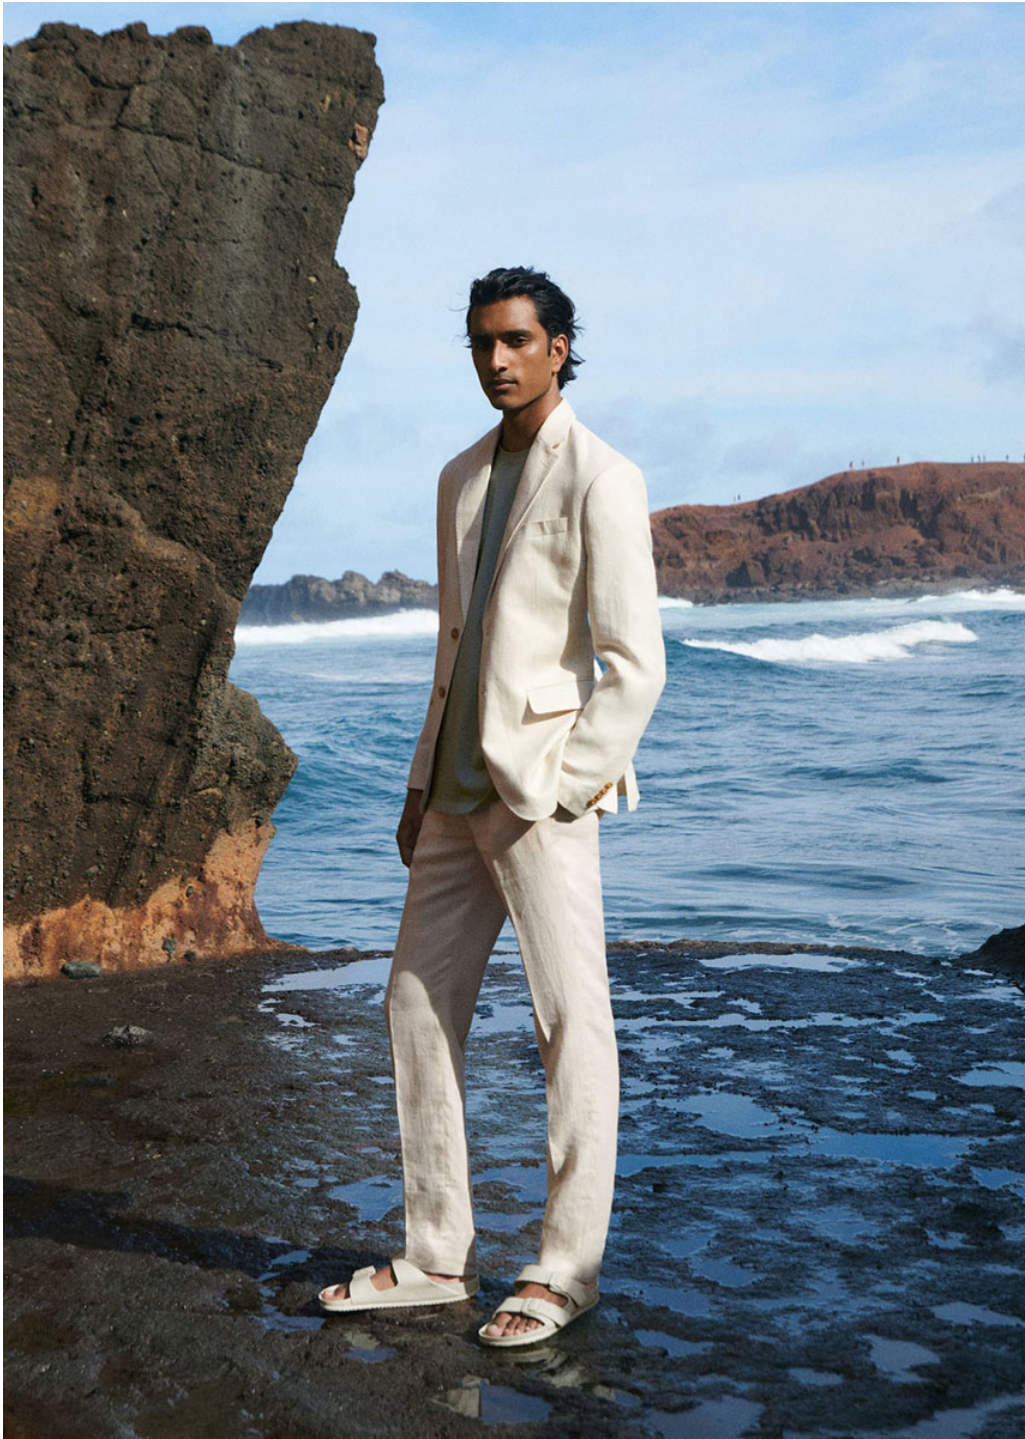

TEAM *models*

JEENU MAHADEVAN

Height	186
Size	48
Shoes	43
Hair	Brown
Eyes	Brown